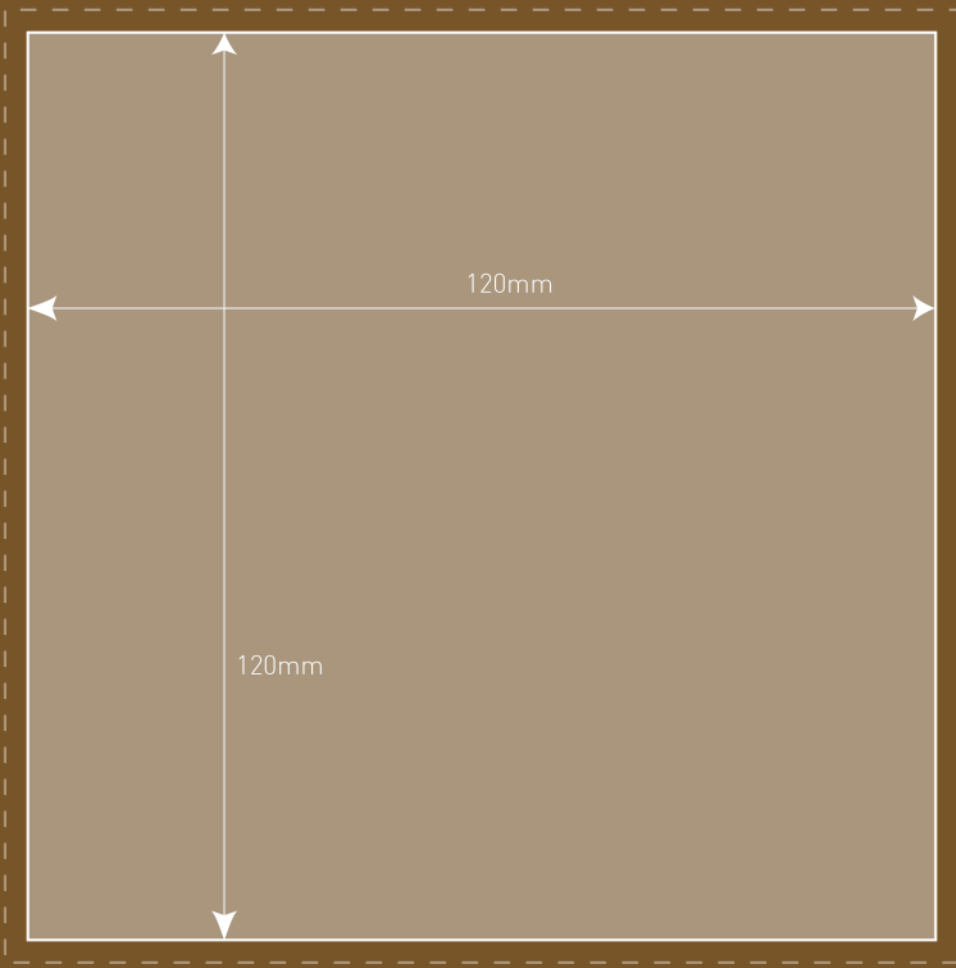

MEDIA 686

JEWEL CASE SINGLE PAGE SPREAD
LITHO/DIGITAL PRINT

0121 661 9355

Printable Area

Bleed

Fold