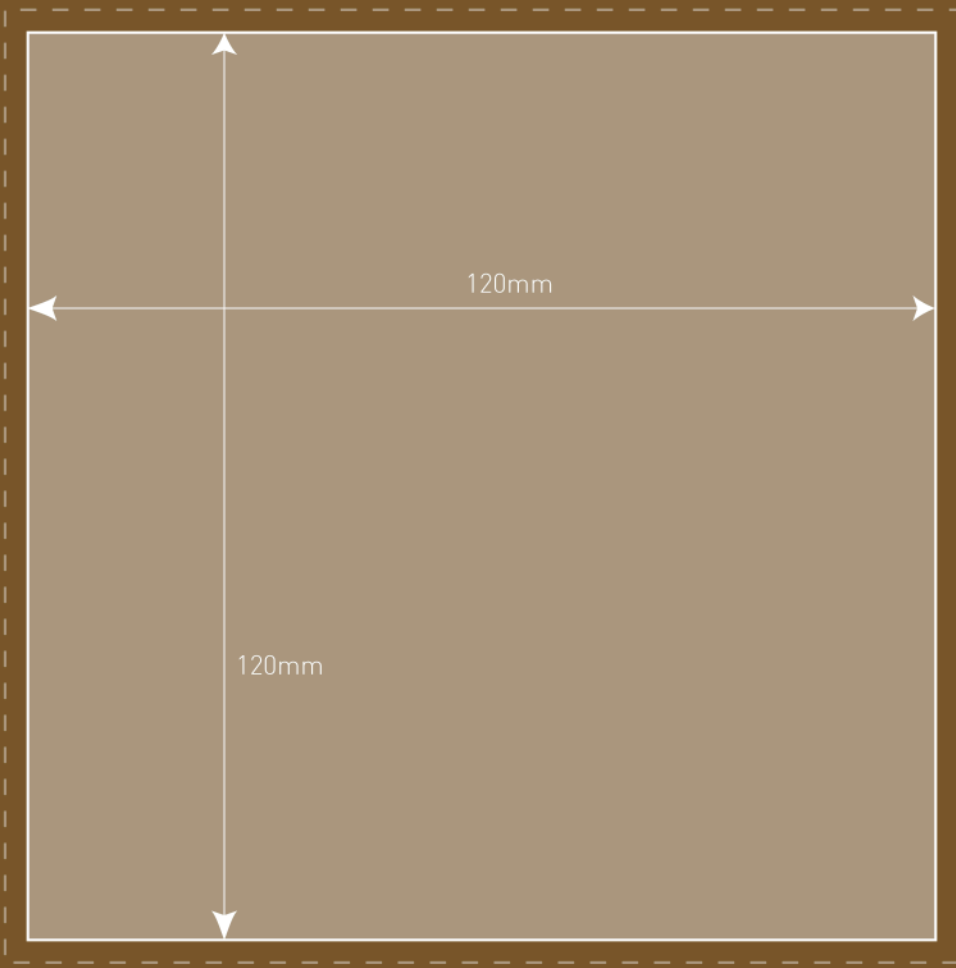

# MEDIA 686

JEWEL CASE SINGLE PAGE SPREAD  
LITHO/DIGITAL PRINT

0121 661 9355

Printable Area

Bleed

Fold