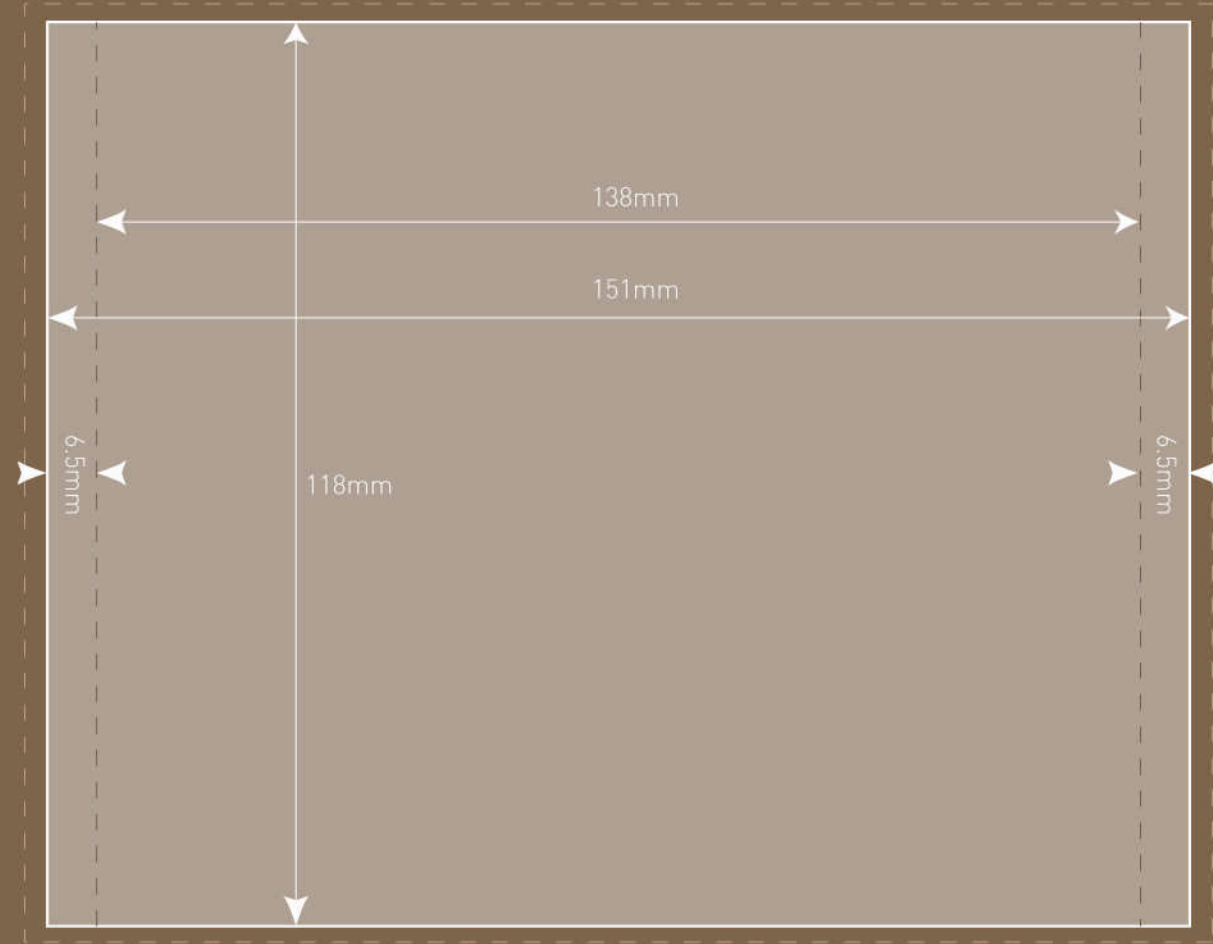

MEDIA 686

CD STANDARD JEWEL CASE REAR INSERT
LITHO/DIGITAL PRINT

0121 661 9355

Printable Area

Bleed

Fold