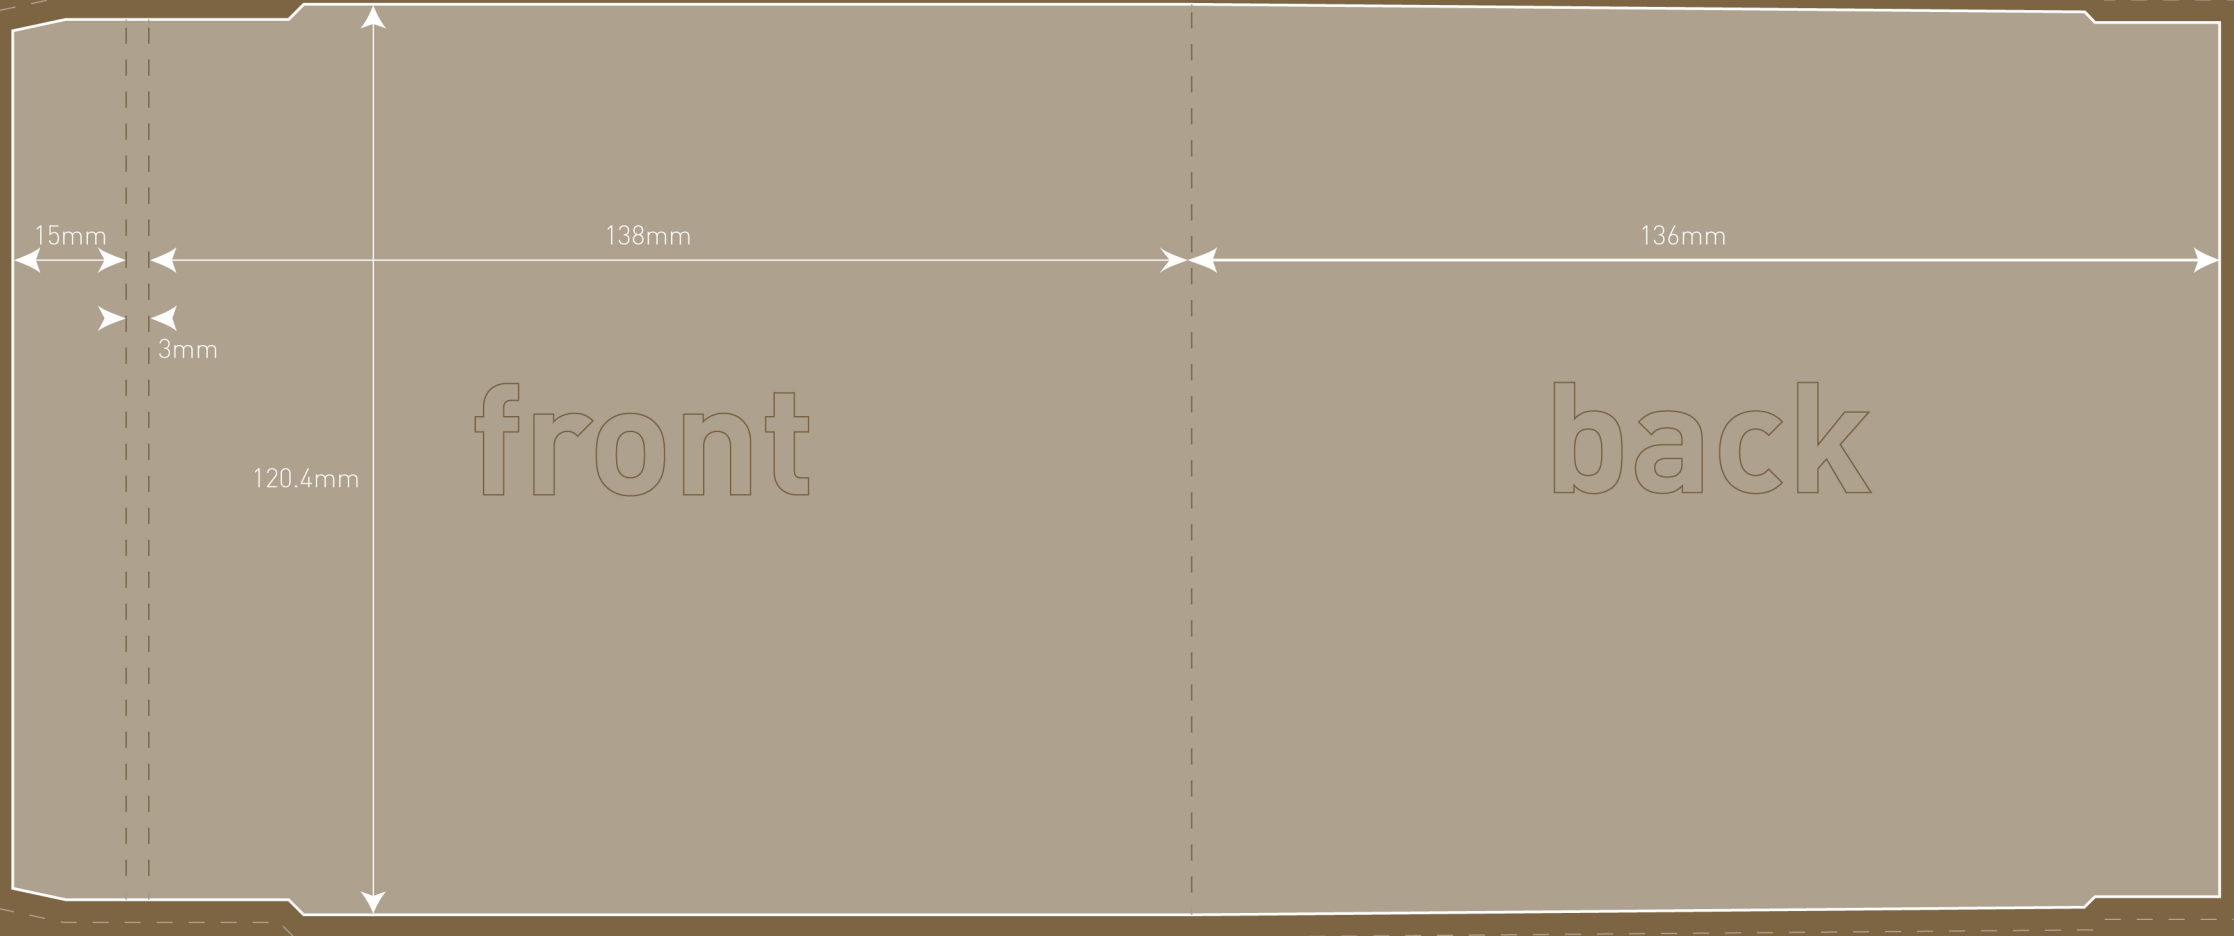

MEDIA 686

J-CARD SLIMLINE JEWEL CASE INSERT
SCREEN/LITHO PRINT

0121 661 9355

Printable Area

Bleed

Fold