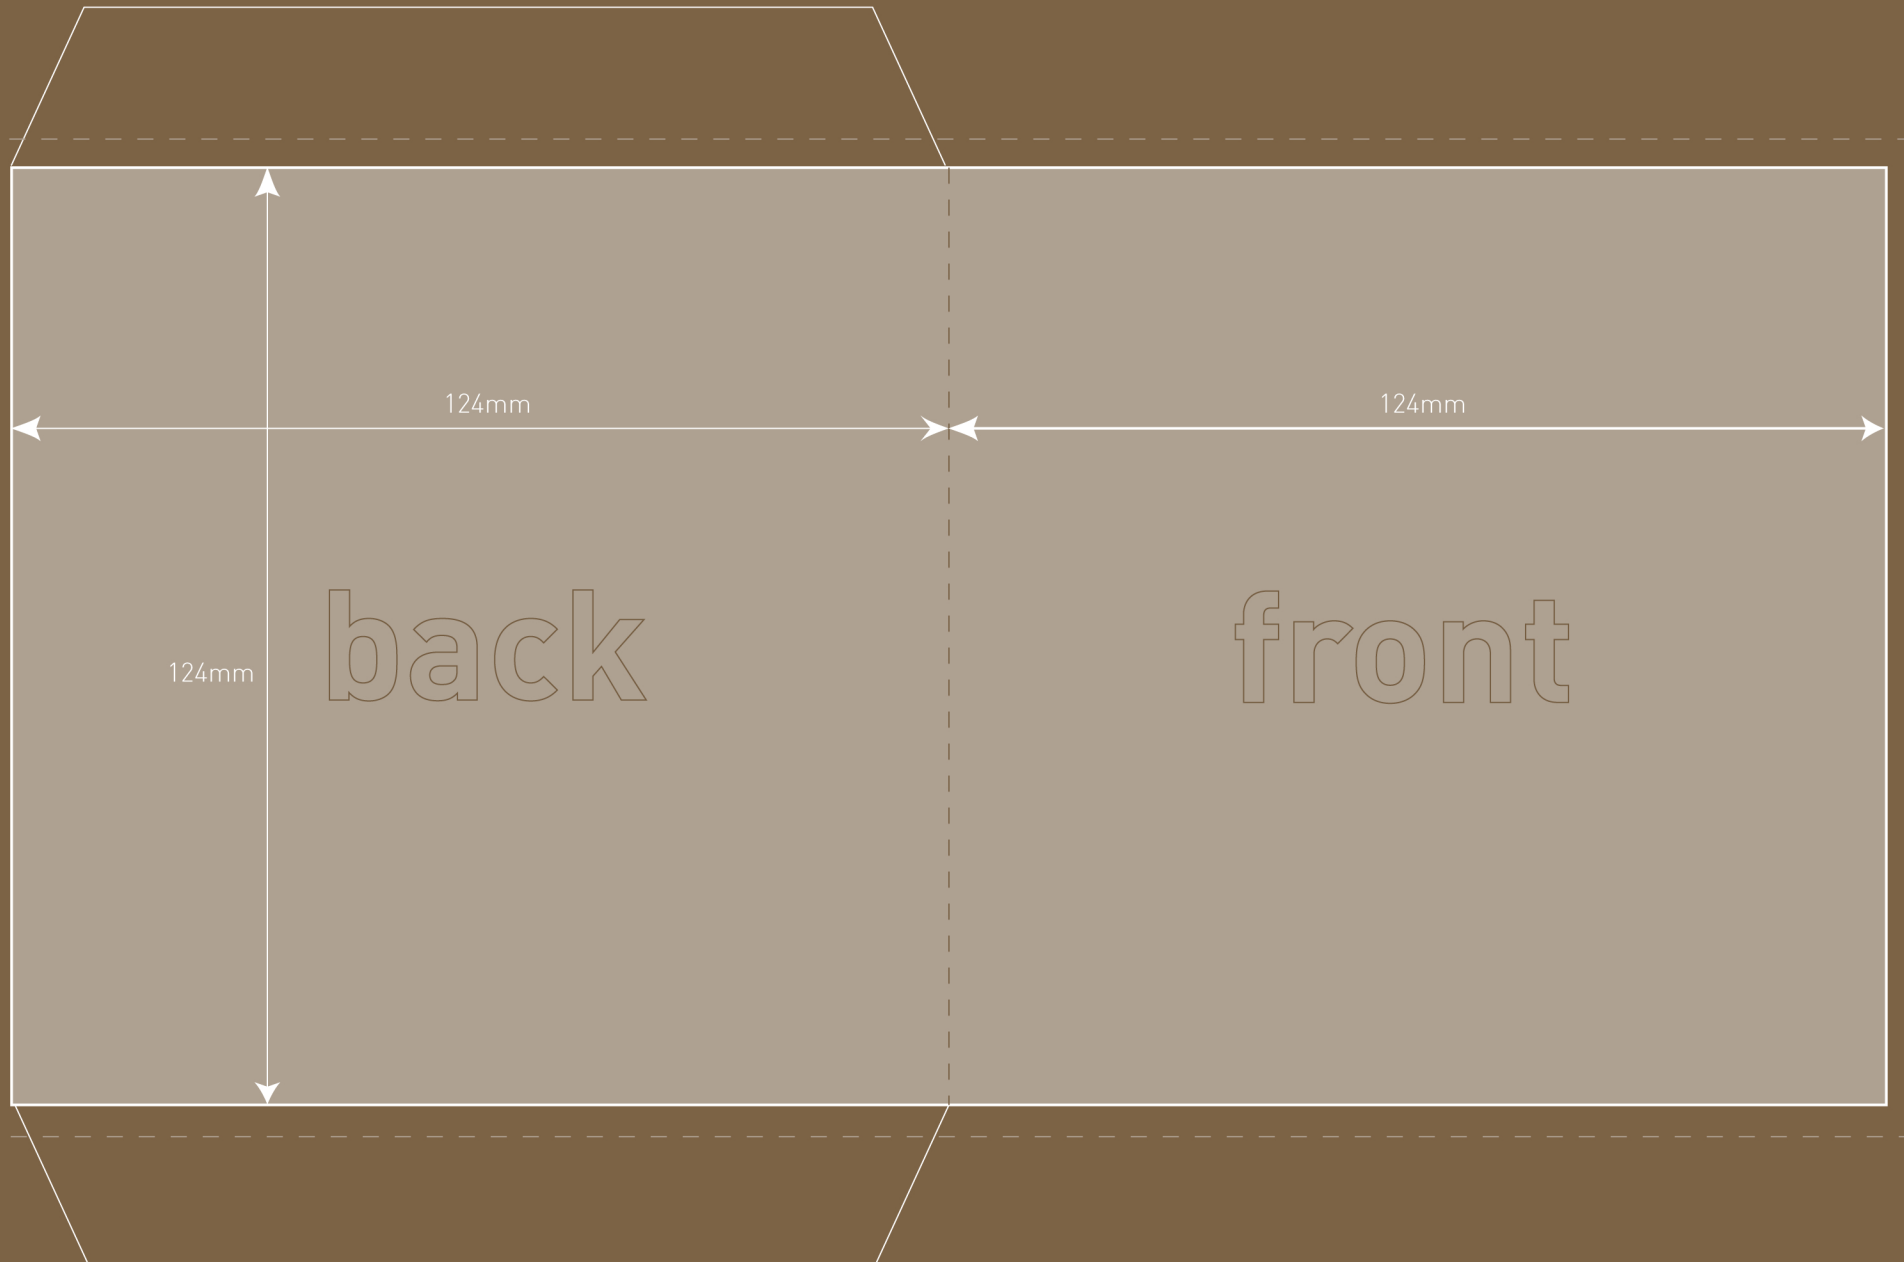

MEDIA 686

5 INCH CARD WALLET CD / DVD CASE
SCREEN/LITHO PRINT

0121 661 9355

Printable Area Bleed Fold